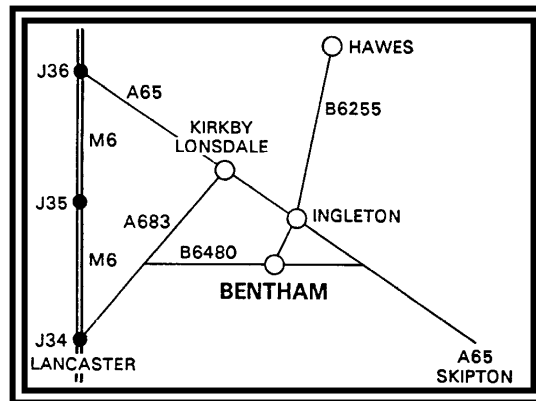

DIRECTIONS

The Auction Mart is situated in the centre of High Bentham, approx. 2 miles from Ingleton off the A65 Skipton-Kendal trunk road, 12 miles east from the M6 (Junction 34 to A683 & B6480).

POST CODE FOR SAT NAV – LA2 7HF

Friday 11th September

**ANNUAL SALE OF 2,500 MASHAM GIMMER LAMBS
9TH ANNUAL SALE OF 1500 DALES MULE GIMMER LAMBS
3RD ANNUAL SALE OF 500 CHEVIOT MULE GIMMER LAMBS**

Saturday 12th September

**GREAT ANNUAL SALE OF 12,500 North of England
MULE GIMMER LAMBS mostly from NEMSA Members**

Tuesday 15th September

FORTNIGHTLY SALE OF STORE LAMBS

Entries for catalogue close Monday 7th September

Friday/Saturday 18th/19th September

TWO DAY SALE OF RAMS & FEMALES

Friday 500 Texel, Beltex, XBR, Suffolk & Charollais (inc. MV Section)

Saturday 50 Teeswater followed by 500 Blue Faced Leicester

Friday 25th September

2ND SHOW & SALE OF 3000 BREEDING EWES & GIMMER SHEARLINGS

comp. Mule, Masham, Continental & Suffolk x etc.

Saturday 26th September

2ND SHOW & SALE OF 6,000 MULE, MASHAM & EURO GIMMER LAMBS

Entries for catalogue close Wednesday 16th September