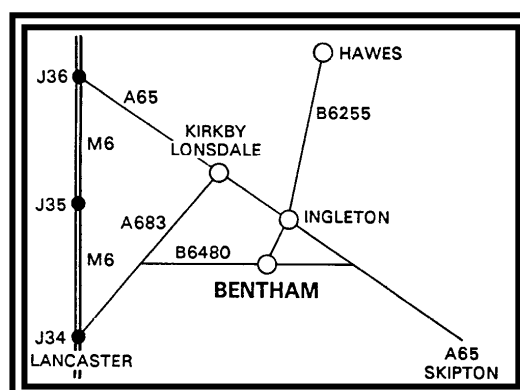

2 miles from Ingleton

off the A65 Skipton-Kendal trunk road,

12 miles east from the M6

(Junction 34 to A683 & B6480).

POST CODE FOR SAT NAV – LA2 7HF

Tuesday 19th October
Feeding & Cast Cows & OTM Cattle
1ST ANNUAL SHOW AND SALE OF SUCKLED CALVES
MONTHLY SALE OF FARMERS STIRKS & YOUNG STORES